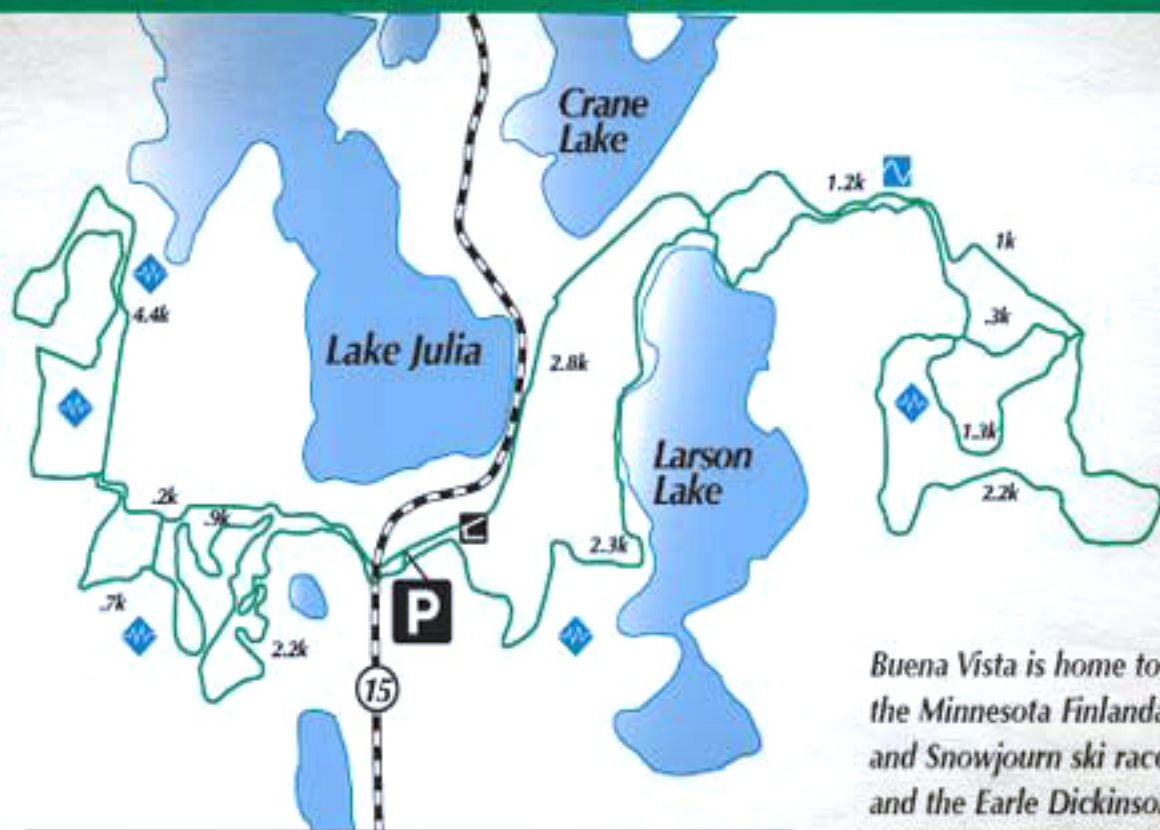

BEMIDJI CROSS-COUNTRY SKI TRAILS

Buena Vista

Buena Vista is home to the Minnesota Finlanda and Snowjourn ski races and the Earle Dickinson Nordic Ski Center

Buena Vista

Overall: 25km Intermediate / Expert
Skate/Classic - Winter skiing only, no summer use