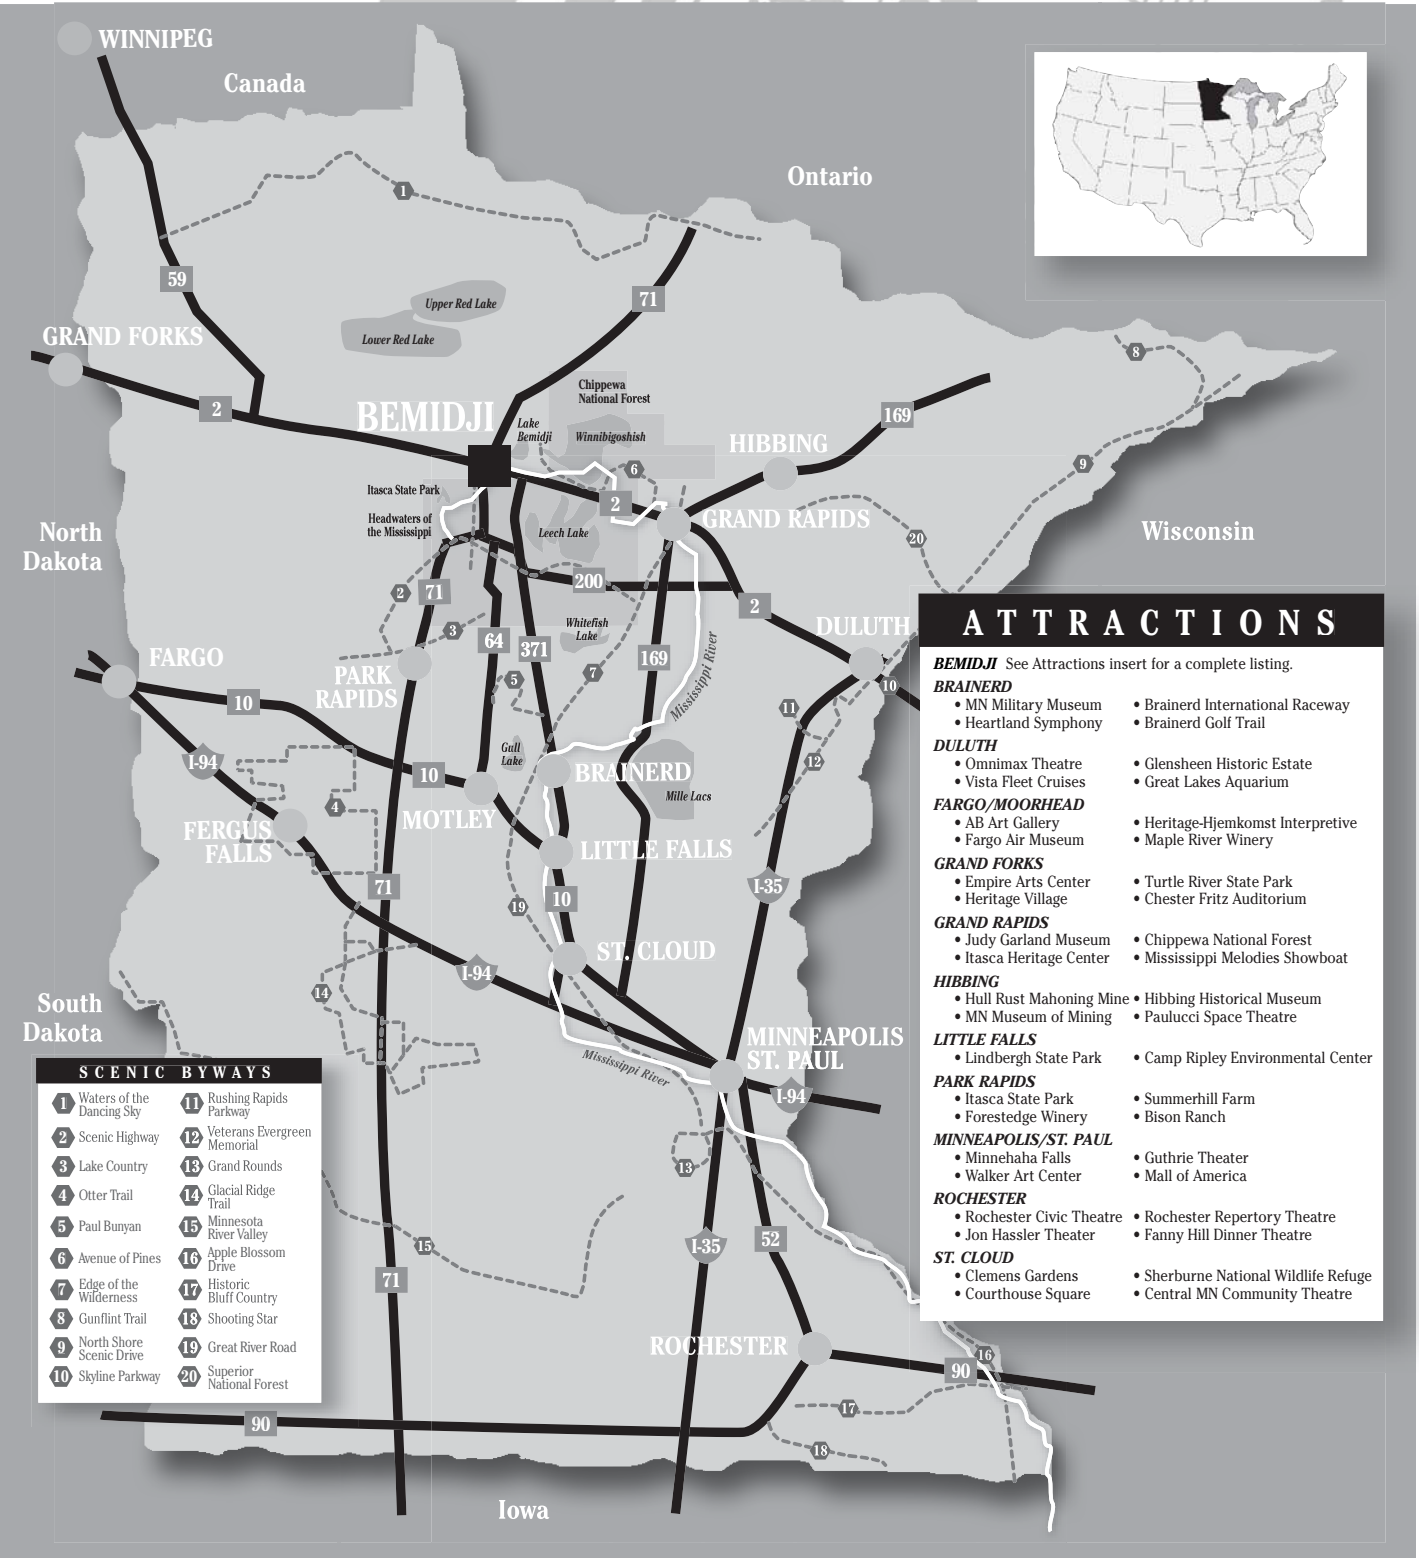

To & From Bemidji

Directions

Mileage to Bemidji

Brainerd	97
Duluth	155
Fargo	145
Fergus Falls	162
Grand Forks	113
Grand Rapids	70
Hibbing	106
Itasca State Park	34
Little Falls	124
Minneapolis/St. Paul	226
Motley	95
Park Rapids	52
Rochester	312
St. Cloud	156
Winnipeg	113

ATTRACTIONS

BEMIDJI See Attractions insert for a complete listing.

BRAINERD

- MN Military Museum
- Heartland Symphony
- Brainerd International Raceway
- Brainerd Golf Trail

DULUTH

- Omnimax Theatre
- Vista Fleet Cruises
- Glensheen Historic Estate
- Great Lakes Aquarium

FARGO/MOORHEAD

- AB Art Gallery
- Fargo Air Museum
- Heritage-Hjemkomst Interpretive
- Maple River Winery

GRAND FORKS

- Empire Arts Center
- Heritage Village
- Turtle River State Park
- Chester Fritz Auditorium

GRAND RAPIDS

- Judy Garland Museum
- Itasca Heritage Center
- Chippewa National Forest
- Mississippi Melodies Showboat

HIBBING

- Hull Rust Mahoning Mine
- MN Museum of Mining
- Hibbing Historical Museum
- Paulucci Space Theatre

LITTLE FALLS

- Lindbergh State Park
- Camp Ripley Environmental Center

PARK RAPIDS

- Itasca State Park
- Forestedge Winery
- Summerhill Farm
- Bison Ranch

MINNEAPOLIS/ST. PAUL

- Minnehaha Falls
- Walker Art Center
- Guthrie Theater
- Mall of America

ROCHESTER

- Rochester Civic Theatre
- Jon Hassler Theater
- Rochester Repertory Theatre
- Fanny Hill Dinner Theatre

ST. CLOUD

- Clemens Gardens
- Courthouse Square
- Sherburne National Wildlife Refuge
- Central MN Community Theatre

SCENIC BYWAYS

1 Waters of the Dancing Sky	11 Rushing Rapids Parkway
2 Scenic Highway	12 Veterans Evergreen Memorial
3 Lake Country	13 Grand Rounds
4 Otter Trail	14 Glacial Ridge Trail
5 Paul Bunyan	15 Minnesota River Valley
6 Avenue of Pines	16 Apple Blossom Drive
7 Edge of the Wilderness	17 Historic Bluff Country
8 Gunflint Trail	18 Shooting Star
9 North Shore Scenic Drive	19 Great River Road
10 Skyline Parkway	20 Superior National Forest